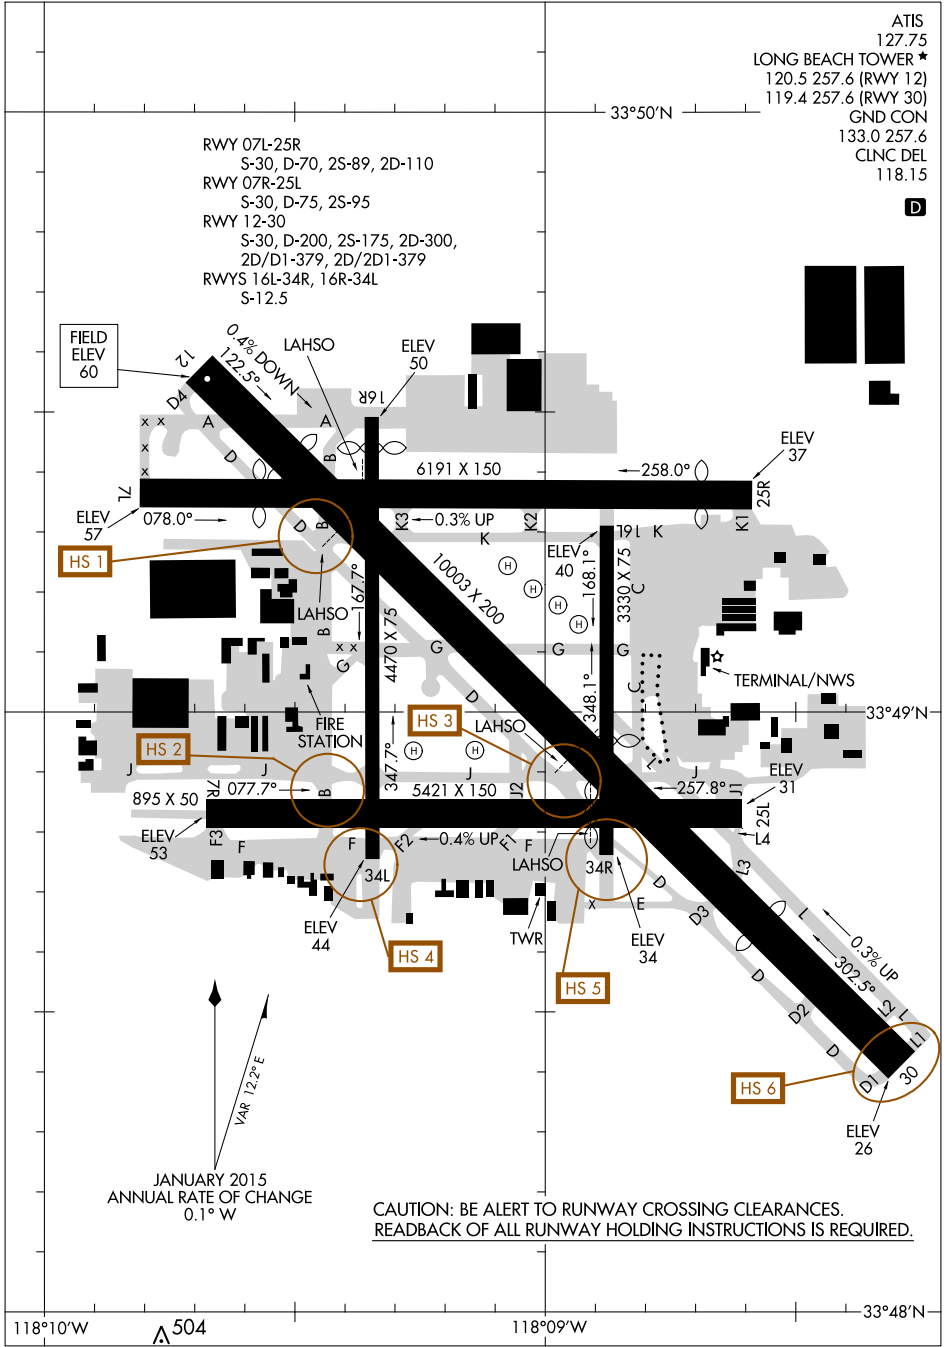

AIRPORT DIAGRAM

AL-236 (FAA)

LONG BEACH / DAUGHERTY FIELD/ (LGB)

LONG BEACH, CALIFORNIA

SW-3, 28 MAY 2015 to 25 JUN 2015

SW-3, 28 MAY 2015 to 25 JUN 2015

CAUTION: BE ALERT TO RUNWAY CROSSING CLEARANCES. READBACK OF ALL RUNWAY HOLDING INSTRUCTIONS IS REQUIRED.

AIRPORT DIAGRAM

LONG BEACH, CALIFORNIA
LONG BEACH / DAUGHERTY FIELD/ (LGB)